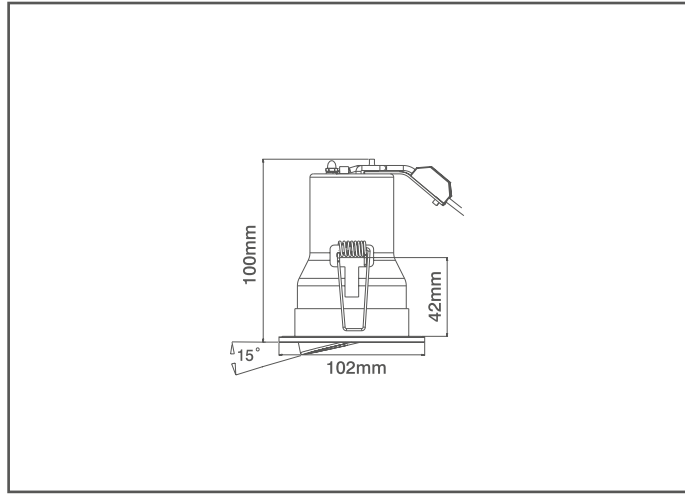

## Technical Specification

Product Code: OVGU305SC

Description: 50W Max. GU10 Cast Adjustable Downlight - Satin Chrome

### General Information

Dimensions	102mm Diameter x 100mm (D)
Recess Depth	95mm
Materials	Housing: Powdercoated Steel Bezel: Plated Cast Zinc
Finish	Satin Chrome
Product Weight	0.448Kg
Cutout	85mm Diameter
Ceiling Thickness	40mm Max.
Warranty	5 Years

### Luminaire Information

Lamp Type	GU10
Lamp Wattage	50W Max.
Recommended Lamp Length	54mm (Overall)
Suitable Lamp Types	LED & Halogen
Output Information	See information supplied with lamp being installed
Adjustable Angle	15°